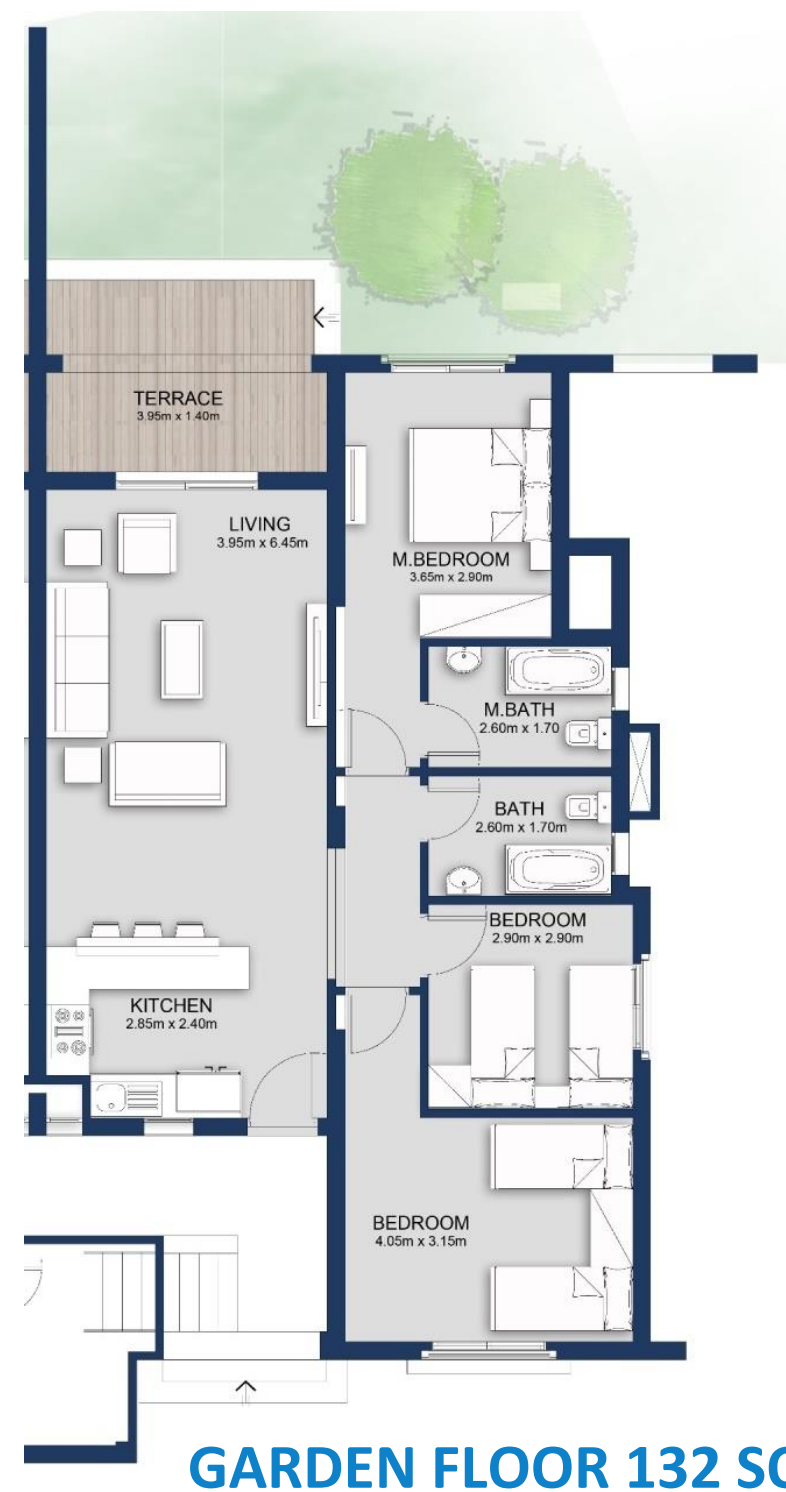

DRIVER'S ROOM
SHADED PARKING

MOUNTAIN VIEW
RAS EL HIKMA

TWIN VILLA - THREE MASTER BEDROOMS

BUA 155 SQM
3 MASTER BEDROOMS
NANY'S ROOM

OPEN KITCHEN
SHADED PARKING

MOUNTAIN VIEW
RAS EL HIKMA

CHALET - THREE BEDROOM

BUA 125-132 SQM
1 MASTER BEDROOM
2 BEDROOMS

LIVING AREA
TERRACE
FULLY FINISHED

FIRST FLOOR 125 SQM

MOUNTAIN VIEW
RAS EL HIKMA

CHALET - THREE BEDROOM

BUA 201 SQM
1 MASTER BEDROOM
2 BEDROOMS

LIVING AREA
TERRACE
FULLY FINISHED

ROOF 76 SQM

SECOND FLOOR 125 SQM

MOUNTAIN VIEW
RAS EL HIKMA

CHALET - TWO BEDROOM

BUA 201 SQM

1 MASTER BEDROOM

1 BEDROOM

LIVING AREA