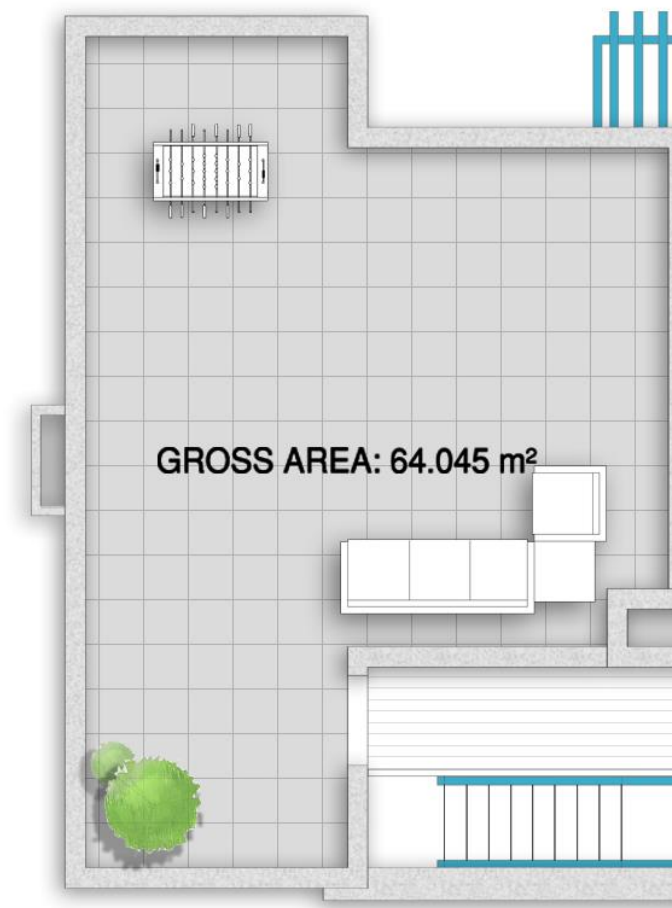

1 MASTER BEDROOM

1 BEDROOM

LIVING AREA

KITCHENETTE

TERRACE

FULLY FINISHED

SECOND FLOOR 92 SQM

ROOF 64 SQM