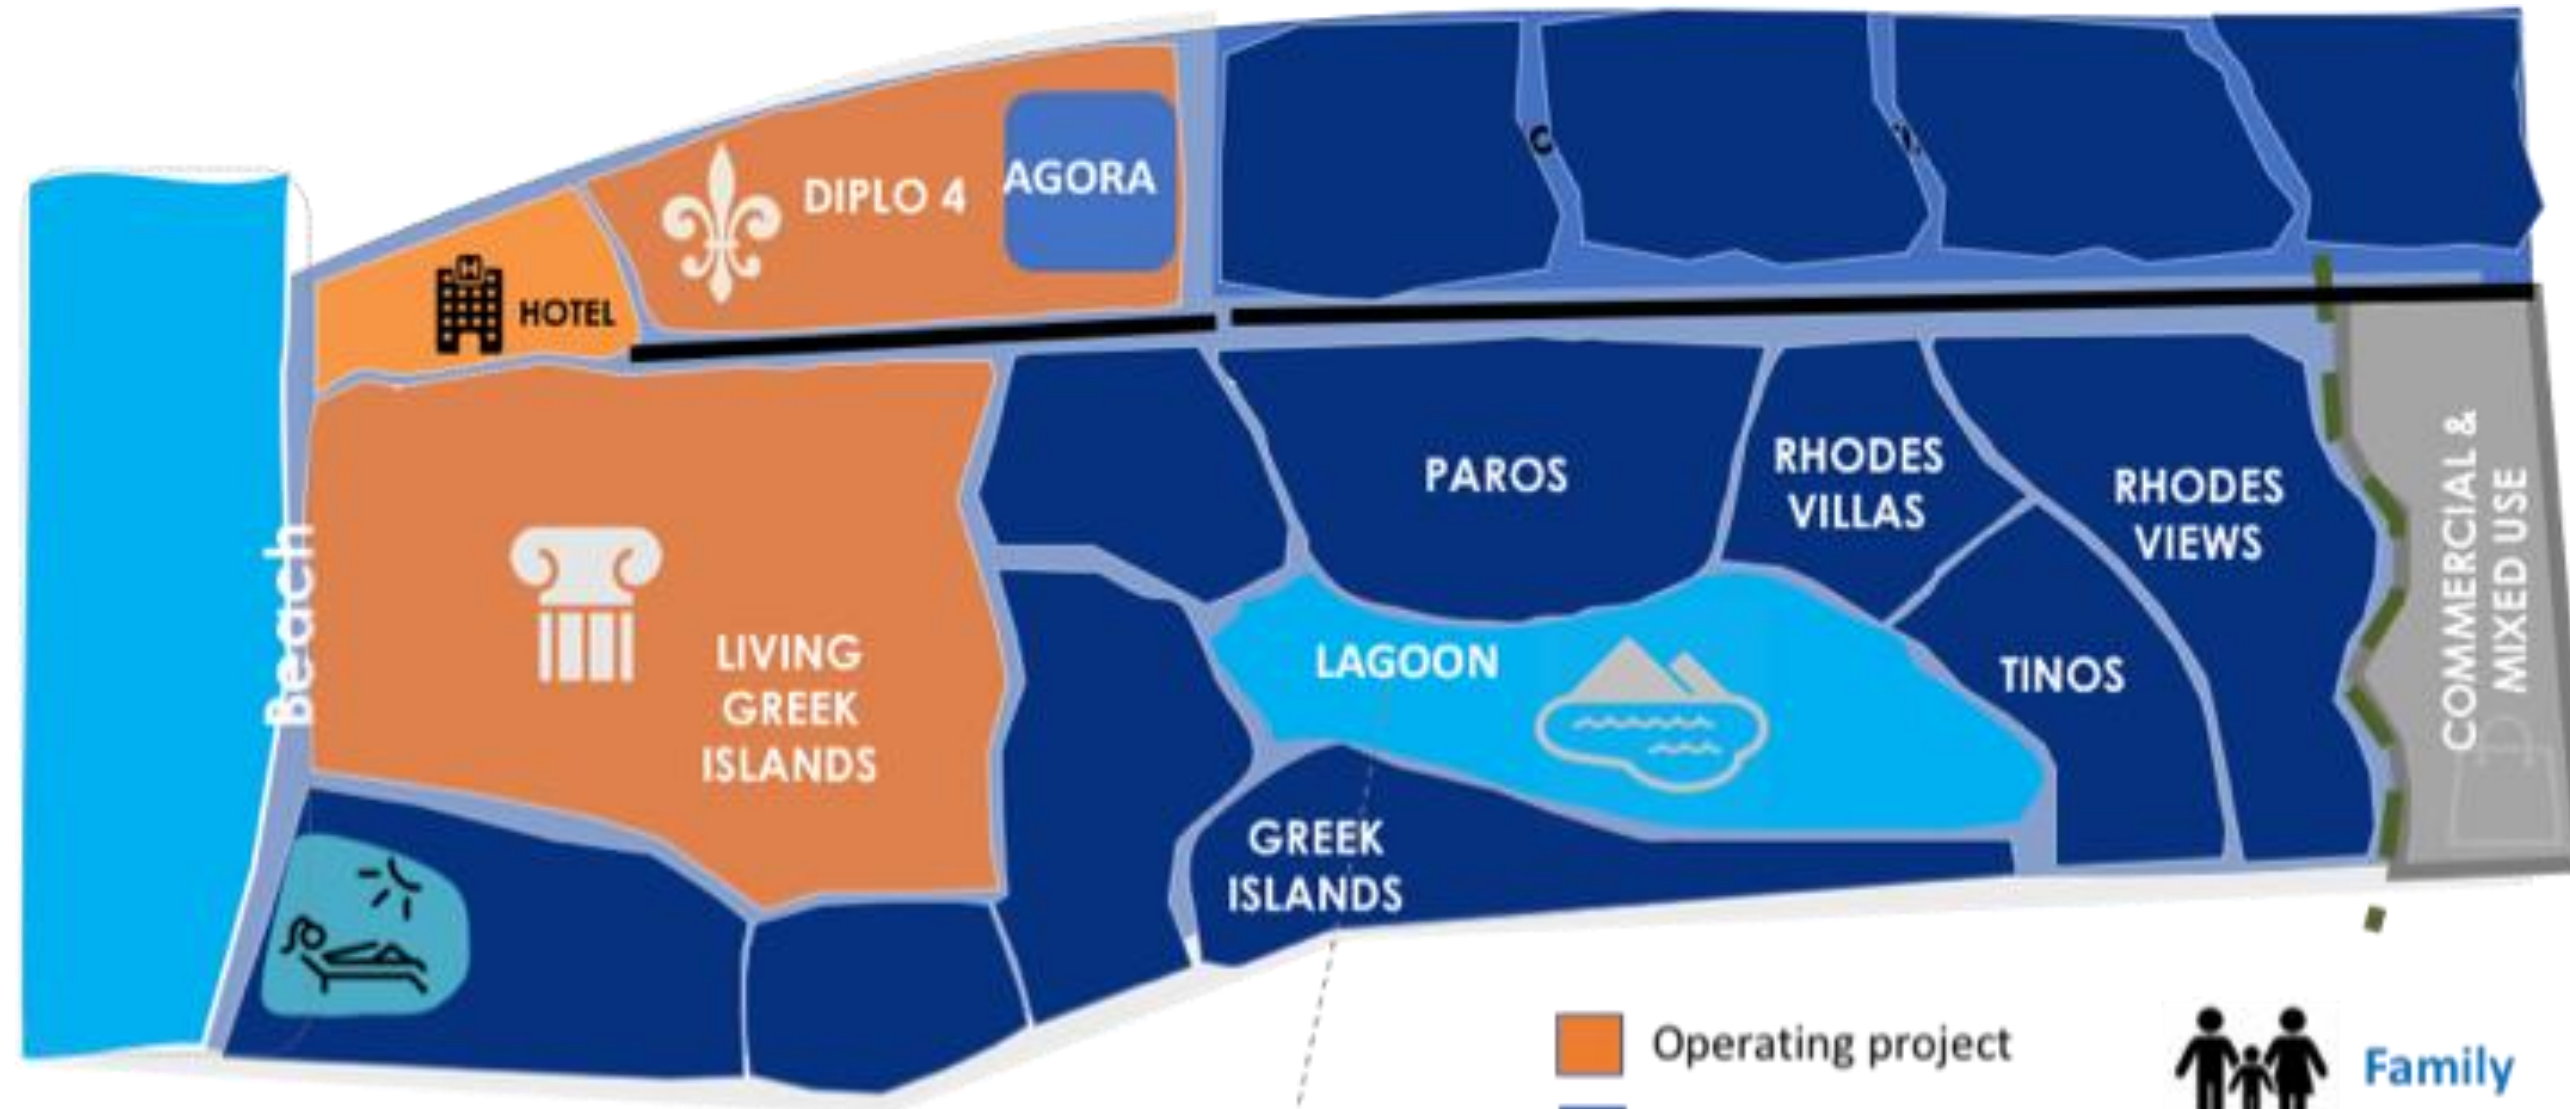

MOUNTAIN VIEW
RAS EL HIKMA

EVOLUTION OF THE NORTH COAST

DESTINATION RAS EL HIKMA

MOUNTAIN VIEW
RAS EL HIKMA

MOUNTAIN VIEW RAS EL HIKMA

Extend Beach Space

Project Area
450 Feddan

Beach Length
3 KM

Lagoon Area
40.000 M2

Operating project

New Development

Family

Resort

MOUNTAIN VIEW
RAS EL HIKMA

ARCHITECTURAL STYLE DIPLO 4 VS GREEK

THE GREEK ISLANDS OF MOUNTAIN VIEW

SANTORINI ACROPOLIS
MYKONOS
RHODES
TINOS CORFU

MOUNTAIN VIEW
RAS EL HIKMA

THE BEACH

3 TIMES THE EXISTING BEACH

MOUNTAIN VIEW
RAS EL HIKMA

THE FACILITIES

BEACH SPORTS

MOUNTAIN VIEW
RAS EL HIKMA

KIDS ZONE

MOUNTAIN VIEW
RAS EL HIKMA

A THRIVING LIVING COMMUNITY WITH ALL THE NEEDS

AGORA COMMERCIAL AREA

NIGHT HANGOUT OPERATED BY

A THRIVING LIVING COMMUNITY WITH ALL THE NEEDS

BEACH PROMENADE

MOUNTAIN VIEW
RAS EL HIKMA