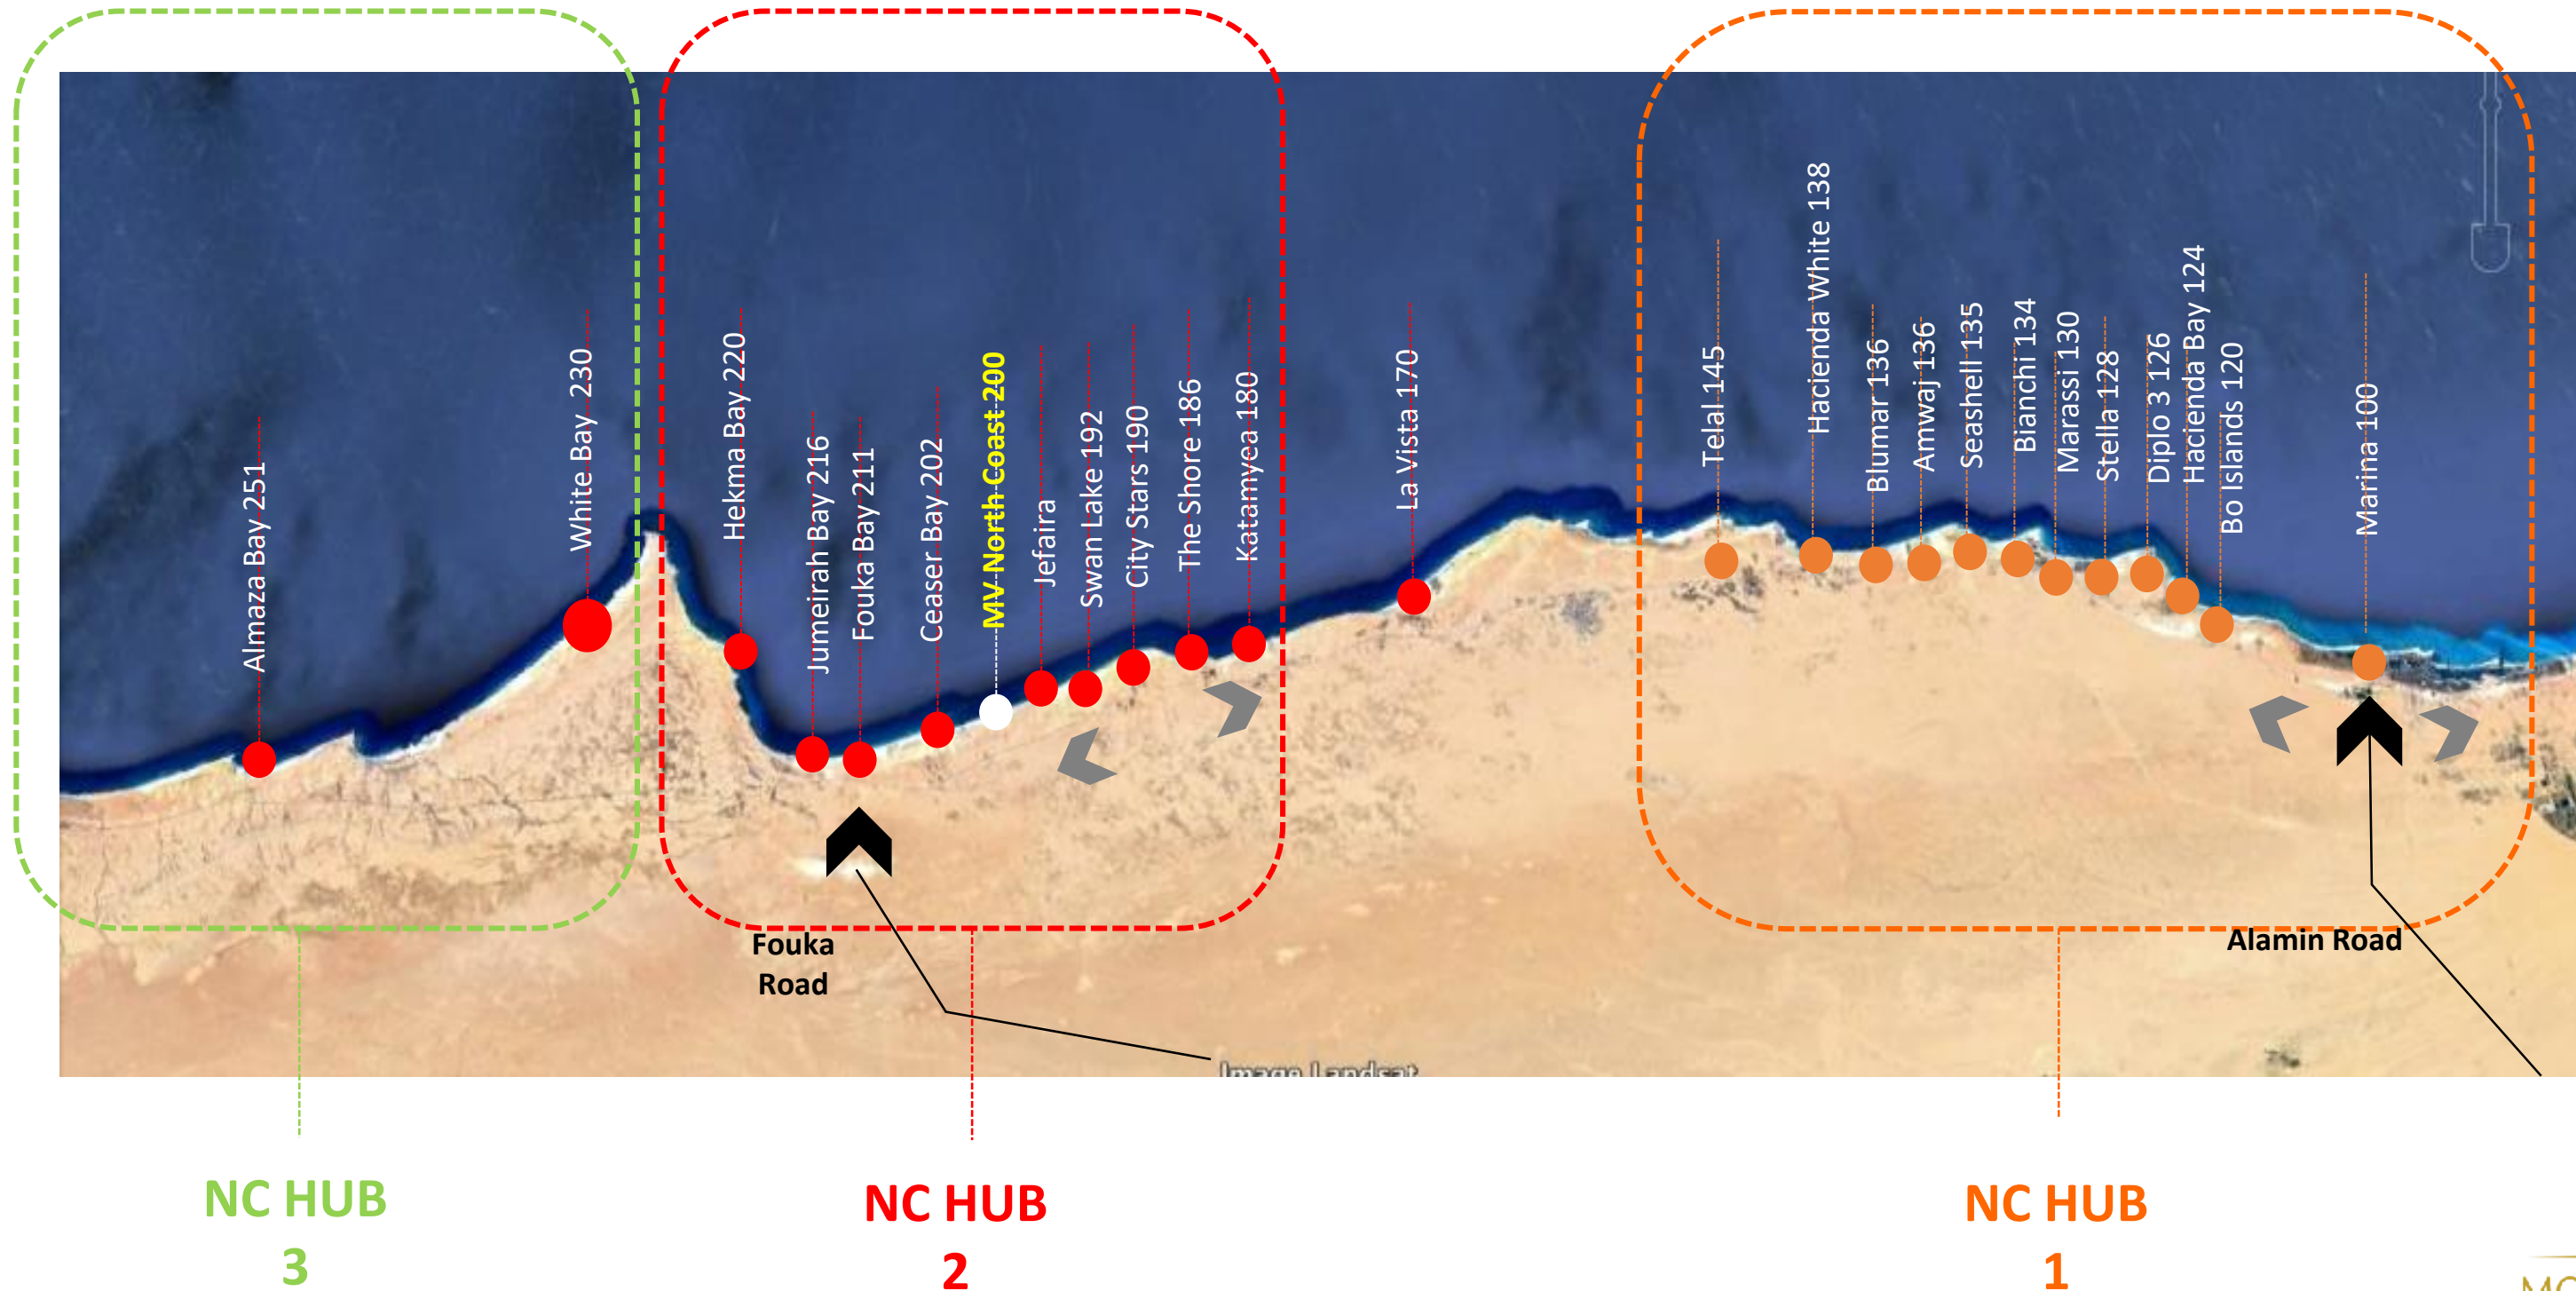

MOUNTAIN VIEW
RAS EL HIKMA

EVOLUTION OF THE NORTH COAST

DESTINATION RAS EL HIKMA

MOUNTAIN VIEW
RAS EL HIKMA

MOUNTAIN VIEW RAS EL HIKMA

Extend Beach Space

Project Area
450 Feddan

Beach Length
3 KM