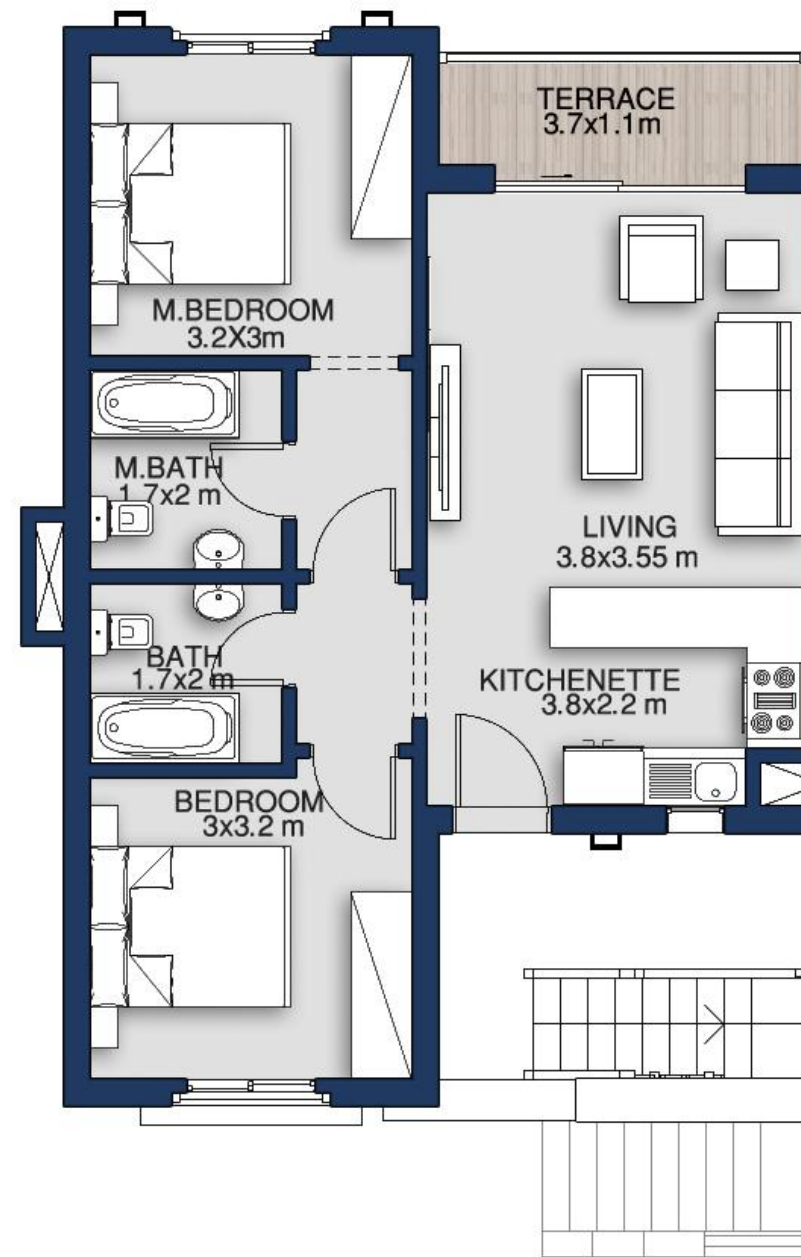

1 MASTER BEDROOM

1 BEDROOM

LIVING AREA

KITCHENETTE

TERRACE

FULLY FINISHED

SECOND FLOOR 92 SQM

ROOF 64 SQM