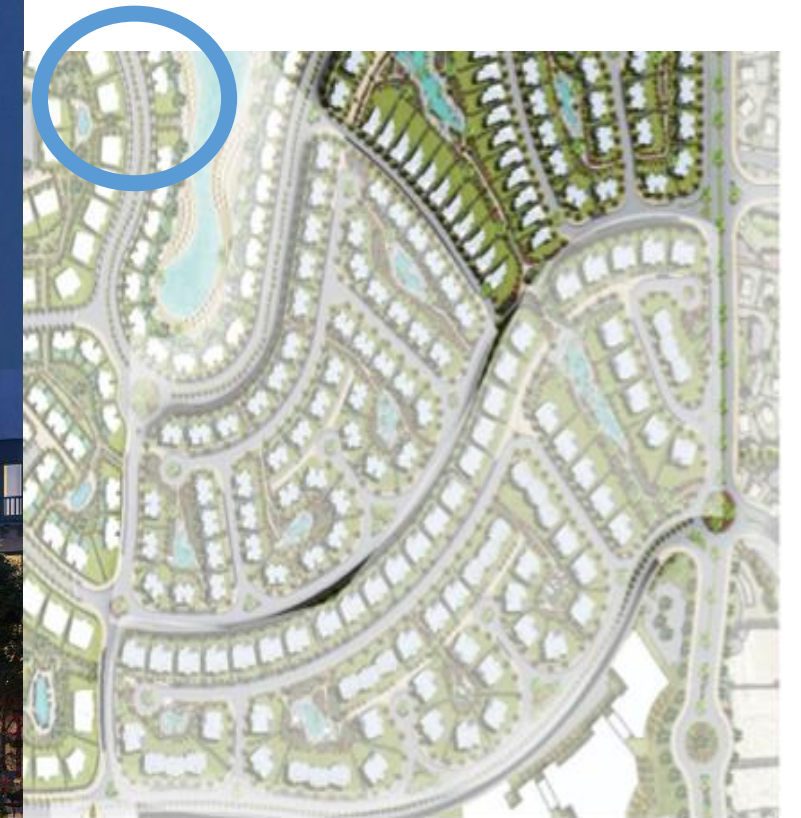

MOUNTAIN VIEW
RAS EL HIKMA

RHODES ISLAND

RHODES LAGOON

FIRST ROW VILLAS

MOUNTAIN VIEW
RAS EL HIKMA

RHODES

LAGOON

THE BEAUTY OF GREEK ARCHITECTURE

RHODES ISLAND

MOUNTAIN VIEW
RAS EL HIKMA

RHODES ISLAND

RHODES LAGOON

INFINITY POOL

MOUNTAIN VIEW
RAS EL HIKMA

RHODES ISLAND

RHODES LAGOON

BOUTIQUE HOTEL: SPA, HEALTH CLUB, FINE DINING

MOUNTAIN VIEW
RAS EL HIKMA

RHODES ISLAND ^N

■ RHODES VIEWS

- 7 meters higher than level below
- Slope goes up 3 meters (from 31m to 34m)
- First row Chalets enjoy Crystal Lagoon view
- Zone has two and three bedroom Chalets
- 4 Swimming Pools
- Less than 5 minutes walk to the Crystal Lagoon
- Farthest unit from lagoon is 500m

RHODES ISLAND

RHODES VIEWS

AMAZING VIEW FROM FIRST ROW CHALETs

RHODES LAGOON

Crystal Lagoons®

MOUNTAIN VIEW
RAS EL HIKMA

RHODES ISLAND

Crystal Lagoons®