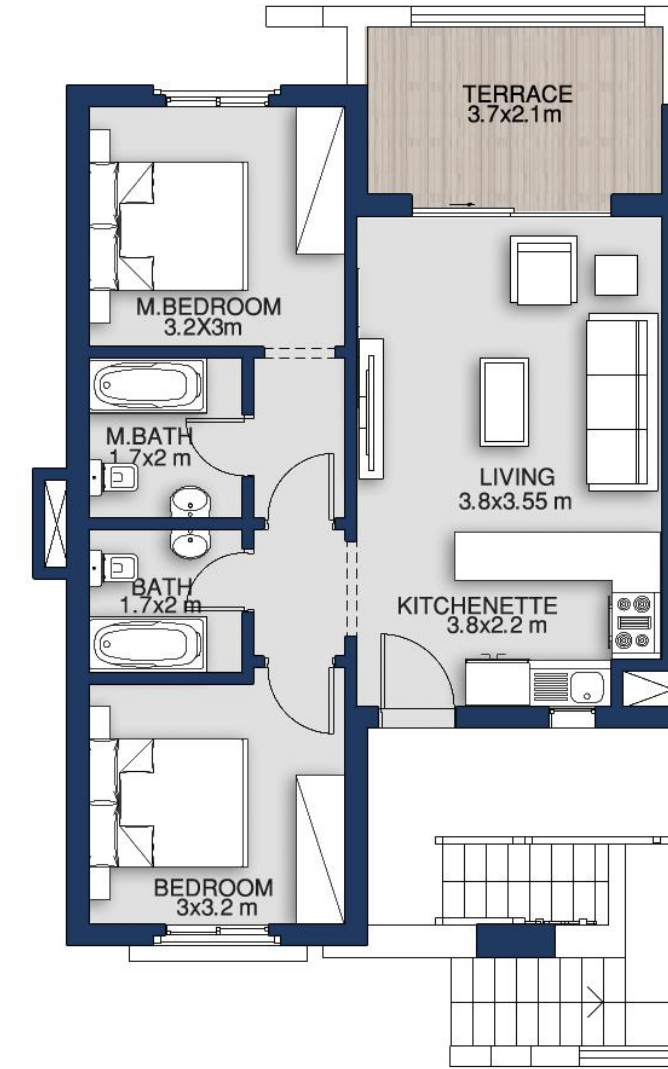

ROOF 76 SQM

SECOND FLOOR 125 SQM

MOUNTAIN VIEW
RAS EL HIKMA

CHALET - TWO BEDROOM

BUA 201 SQM

1 MASTER BEDROOM

1 BEDROOM

LIVING AREA

KITCHENETTE

TERRACE

FULLY FINISHED

GARDEN FLOOR 92 SQM

FIRST FLOOR 92 SQM

MOUNTAIN VIEW
RAS EL HIKMA

CHALET - TWO BEDROOM

BUA 201 SQM

1 MASTER BEDROOM

1 BEDROOM

LIVING AREA

KITCHENETTE

TERRACE

FULLY FINISHED

SECOND FLOOR 92 SQM

ROOF 64 SQM