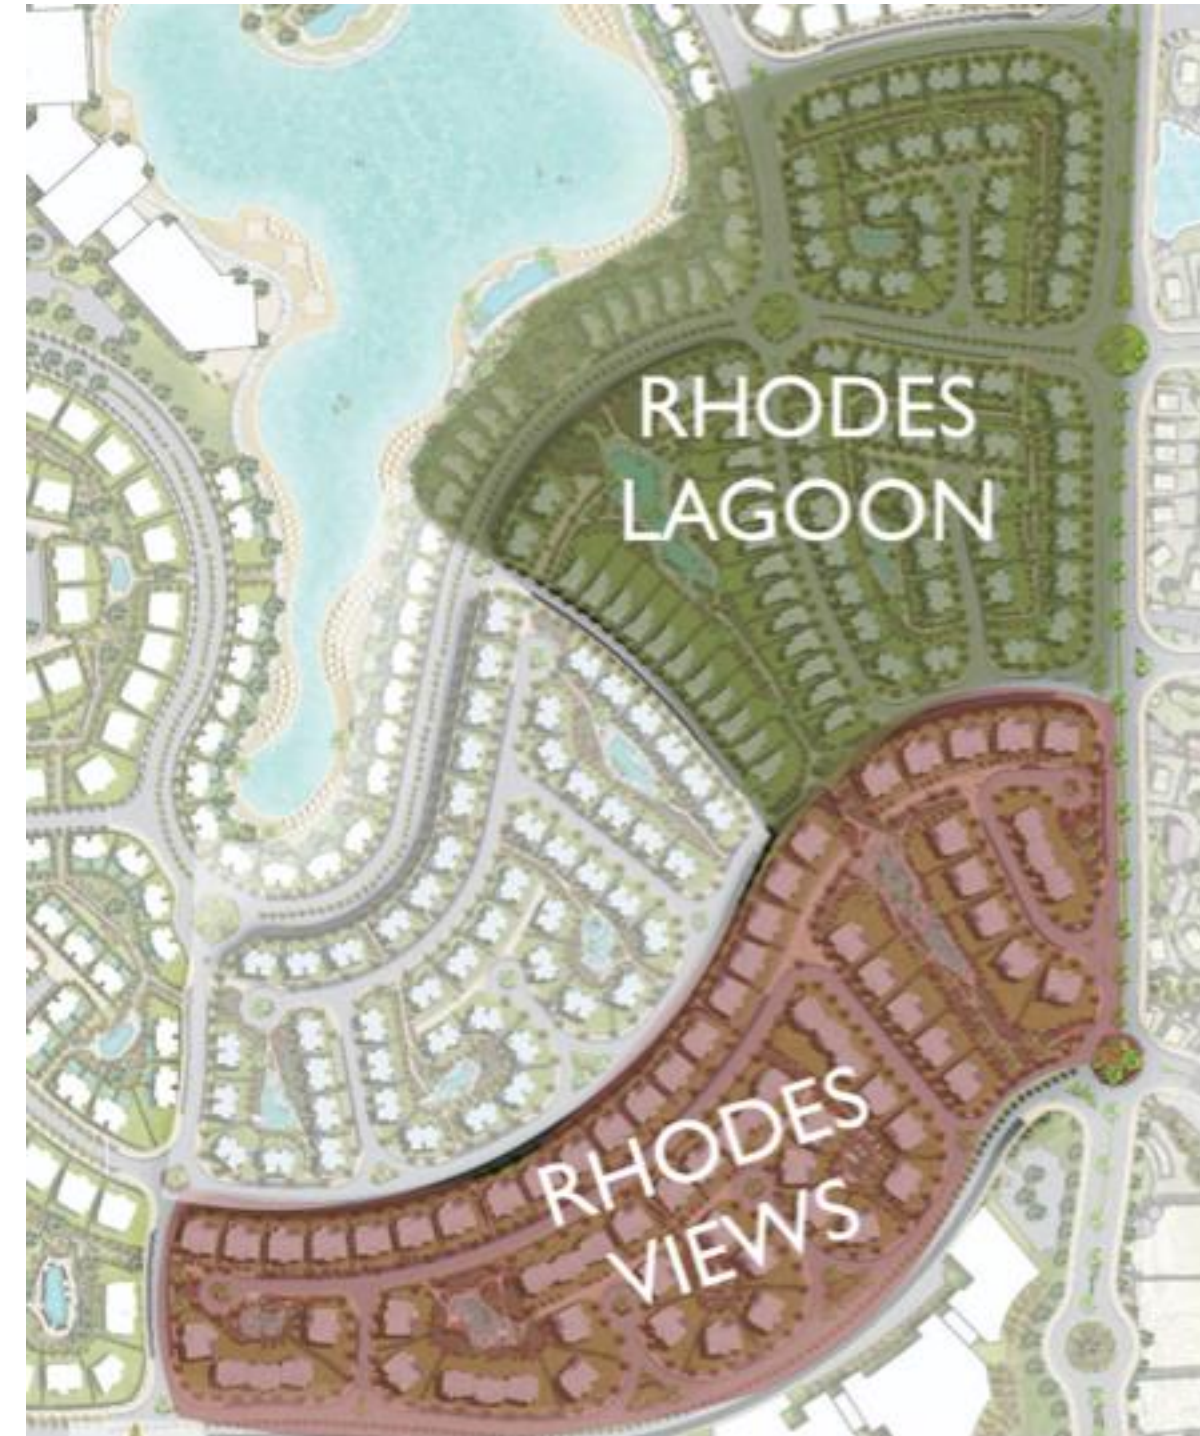

MOUNTAIN VIEW
RAS EL HIKMA

RHODES ISLAND

RHODES ISLAND

Rhodes Lagoon

Rhodes Views

MOUNTAIN VIEW
RAS EL HIKMA

RHODES ISLAND

RHODES ISLAND

N

■ RHODES LAGOON

- First row Villas enjoy a direct view and access to the Crystal Lagoon (1 meter above lagoon level)
- Units enjoy direct Crystal Lagoons view (7 meters above lower level)
- Maximized Crystal Lagoon view for main valley villas
- Zone has Stand Alone Villas & Twin Villa Only
- Main Valley with major pool
- Overlooking main infinity lagoon pool
- 2 community Swimming Pools

MOUNTAIN VIEW
RAS EL HIKMA

RHODES ISLAND

RHODES LAGOON

FIRST ROW VILLAS

MOUNTAIN VIEW
RAS EL HIKMA

RHODES

LAGOON

THE BEAUTY OF GREEK ARCHITECTURE