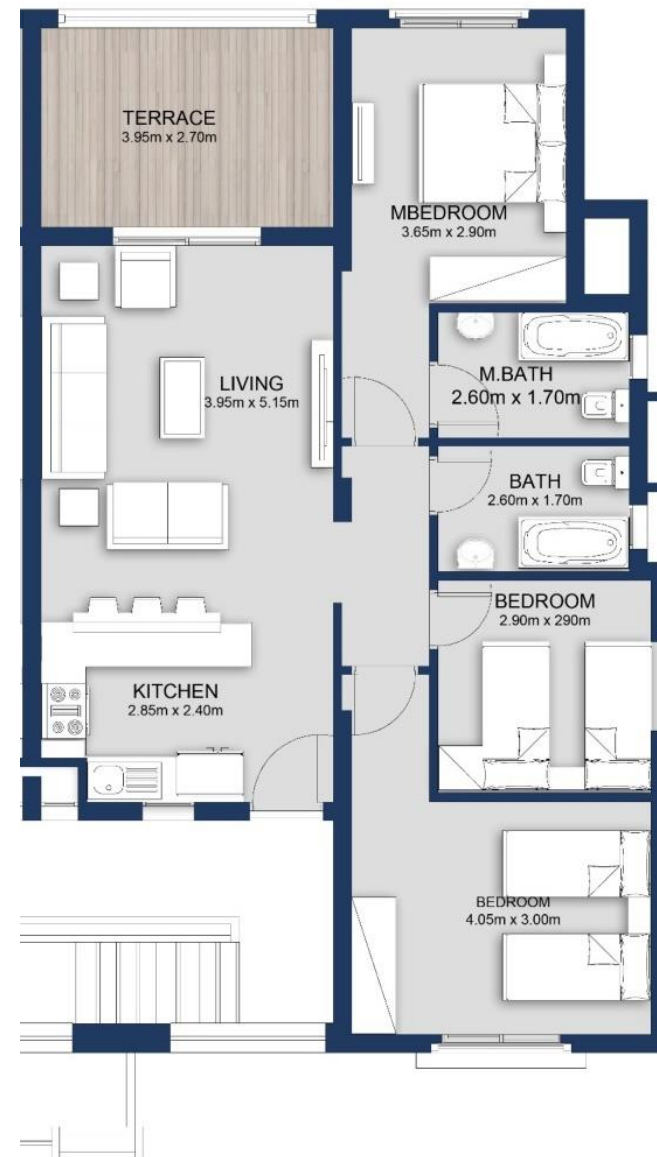

DRIVER'S ROOM
SHADED PARKING

MOUNTAIN VIEW
RAS EL HIKMA

TWIN VILLA - THREE MASTER BEDROOMS

BUA 155 SQM
3 MASTER BEDROOMS
NANY'S ROOM

OPEN KITCHEN
SHADED PARKING

MOUNTAIN VIEW
RAS EL HIKMA

CHALET - THREE BEDROOM

BUA 125-132 SQM
1 MASTER BEDROOM
2 BEDROOMS

LIVING AREA
TERRACE
FULLY FINISHED

FIRST FLOOR 125 SQM

MOUNTAIN VIEW
RAS EL HIKMA

CHALET - THREE BEDROOM

BUA 201 SQM
1 MASTER BEDROOM
2 BEDROOMS

LIVING AREA
TERRACE
FULLY FINISHED

ROOF 76 SQM

SECOND FLOOR 125 SQM

MOUNTAIN VIEW
RAS EL HIKMA

CHALET - TWO BEDROOM

BUA 201 SQM

1 MASTER BEDROOM

1 BEDROOM

LIVING AREA

KITCHENETTE

TERRACE

FULLY FINISHED

GARDEN FLOOR 92 SQM

FIRST FLOOR 92 SQM

MOUNTAIN VIEW
RAS EL HIKMA

CHALET - TWO BEDROOM

BUA 201 SQM