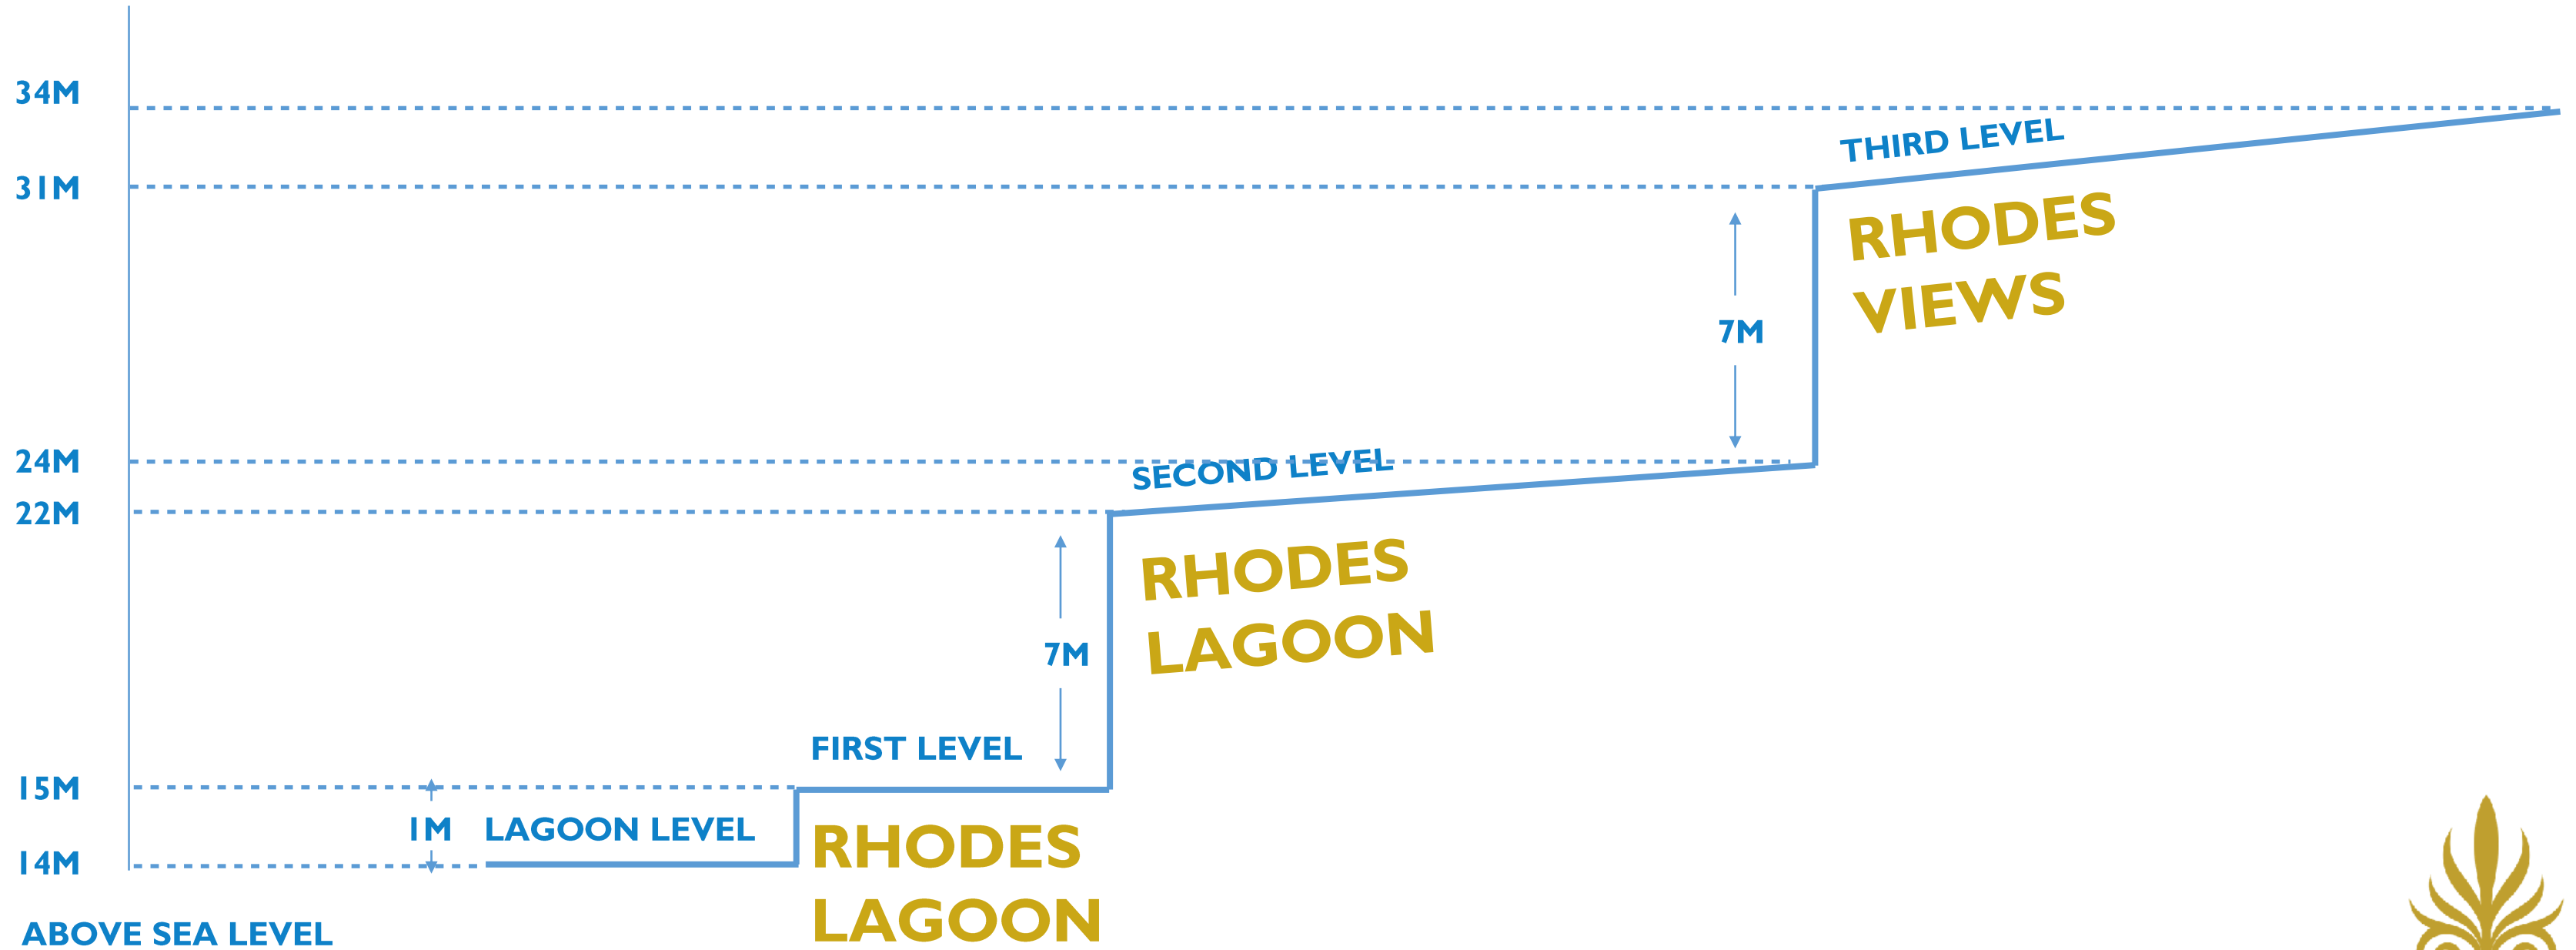

RHODES ISLAND