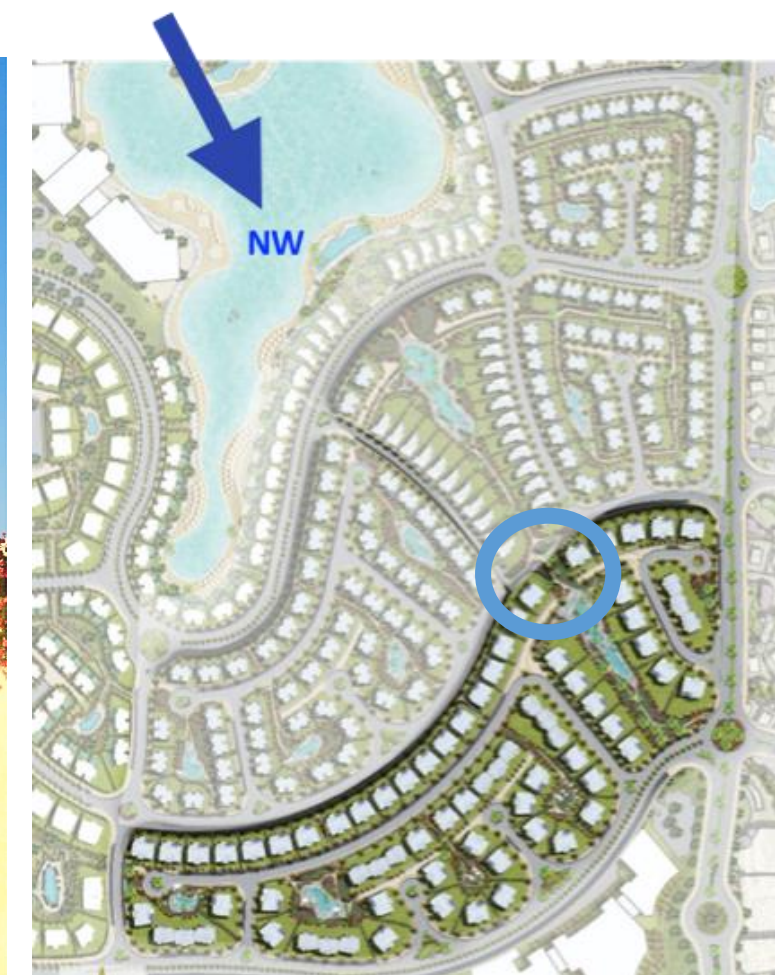

RHODES ISLAND

MOUNTAIN VIEW
RAS EL HIKMA

RHODES ISLAND

RHODES LAGOON

INFINITY POOL

MOUNTAIN VIEW
RAS EL HIKMA

RHODES ISLAND

RHODES LAGOON

BOUTIQUE HOTEL: SPA, HEALTH CLUB, FINE DINING

MOUNTAIN VIEW
RAS EL HIKMA

RHODES ISLAND ^N

■ RHODES VIEWS

- 7 meters higher than level below
- Slope goes up 3 meters (from 31m to 34m)
- First row Chalets enjoy Crystal Lagoon view
- Zone has two and three bedroom Chalets
- 4 Swimming Pools
- Less than 5 minutes walk to the Crystal Lagoon
- Farthest unit from lagoon is 500m

RHODES ISLAND

RHODES VIEWS

AMAZING VIEW FROM FIRST ROW CHALETs

RHODES LAGOON

Crystal Lagoons®

MOUNTAIN VIEW
RAS EL HIKMA

RHODES ISLAND

Crystal Lagoons®